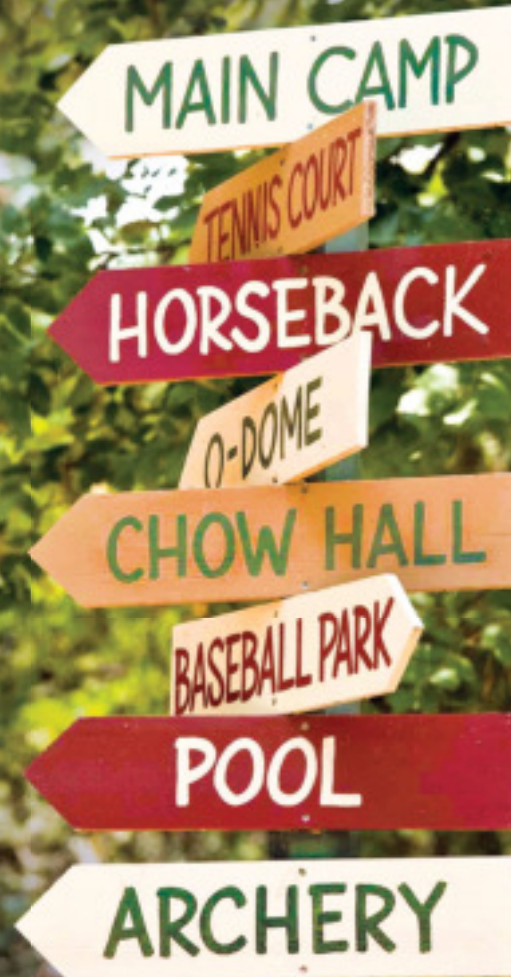

★
MAP FOR RETREATS
★